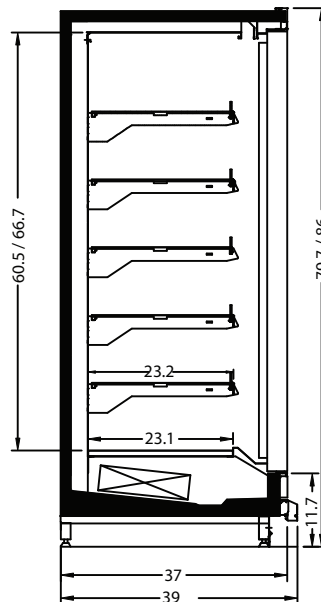

Technical Drawings

* All measurements are approximates; * Specifications are subject to change without notice; * All equipment are designed to operate in a controlled environment below 75°F (+24°C) temperature and HR 55% relative humidity;